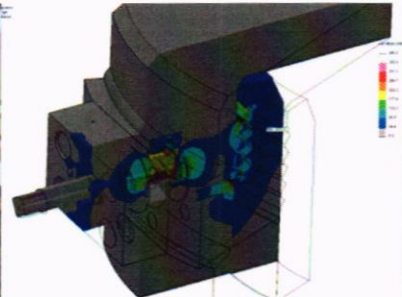

BOP lift tool