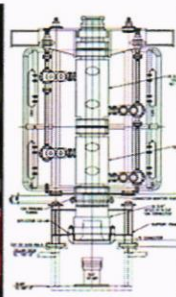

- PUMP SECTION
- HYDRAULICS
- VALVE MANIFOLD

derrick equipment set skidding systems (master skid and sub-base)

deepwater marine riser hang-off system

casing tong positioning arms

casing stabbing arm

cantilever tree deployment system

burner head modular manual handling jib

BOP stack frames and upgrades

BOP lift tool

BOP handling crane capacity upgrade and life extension

BOP elevator/transporter upgrade

1000t dual gradient drilling moonpool multi-purpose cart