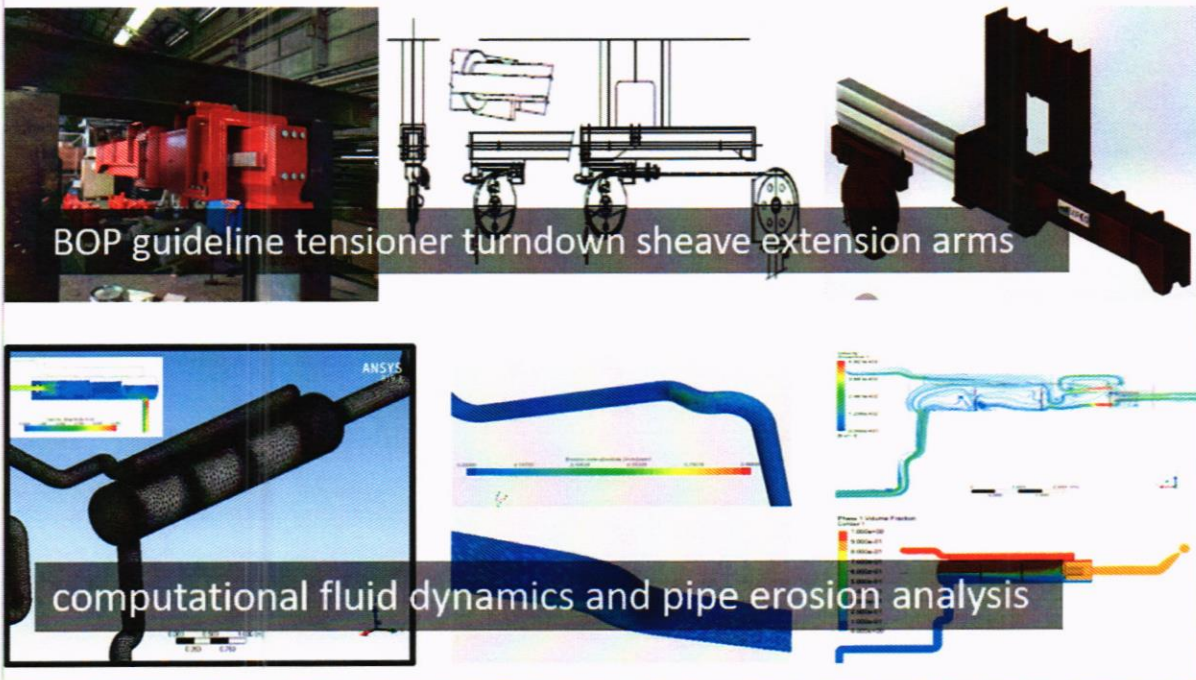

[Visit our Website](#)

Hampco has the experience and capability to support your projects and can provide no-fee concepts based on thousands of successful projects

UK: +44 (0)1274 590369 • US: +1 281 392 9950 • Singapore: +65 9762 5054 •
Brasil: +55 21 22628176
Email: admin@hampco.com