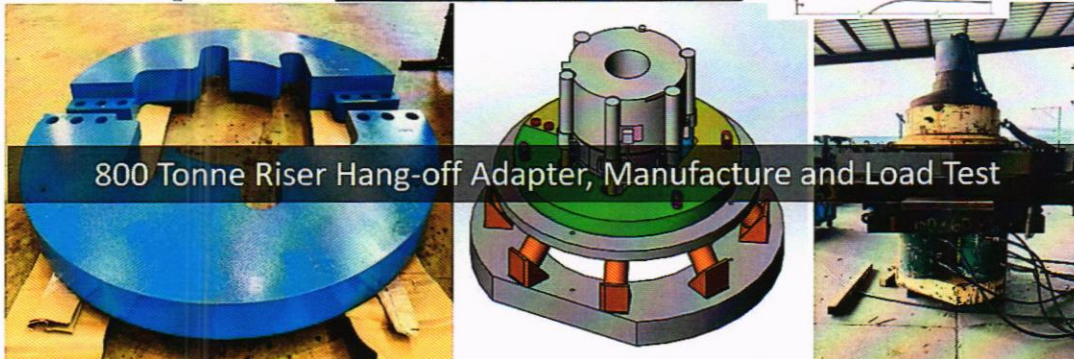

HAMP CO

Supplying innovative design, multi-discipline hardware solutions and service since 1988 - **DEVELOPING PRACTICAL & ROBUST SOLUTIONS**

As we head into 2022 the new energy mix is accelerating and Hampco continues to fill niche demands in multi-discipline engineering consultancy and the design and manufacture of custom hardware solutions to support it.