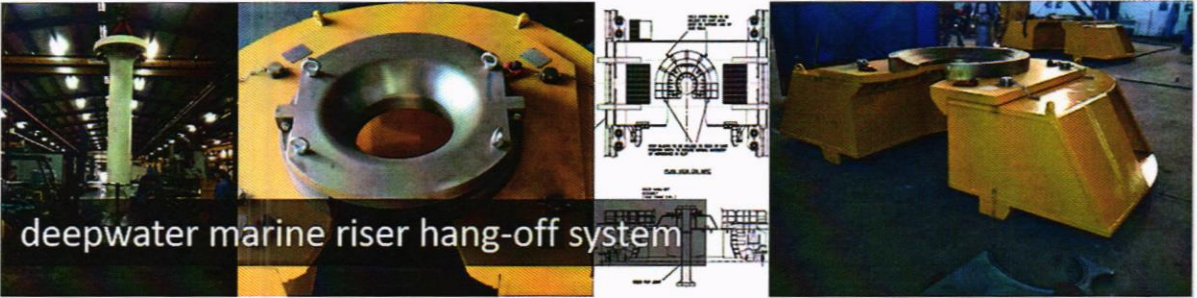

- PUMP SECTION
- HYDRAULICS
- VALVE MANIFOLD

derrick equipment set skidding systems (master skid and sub-base)

deepwater marine riser hang-off system

casing tong positioning arms

casing stabbing arm

cantilever tree deployment system