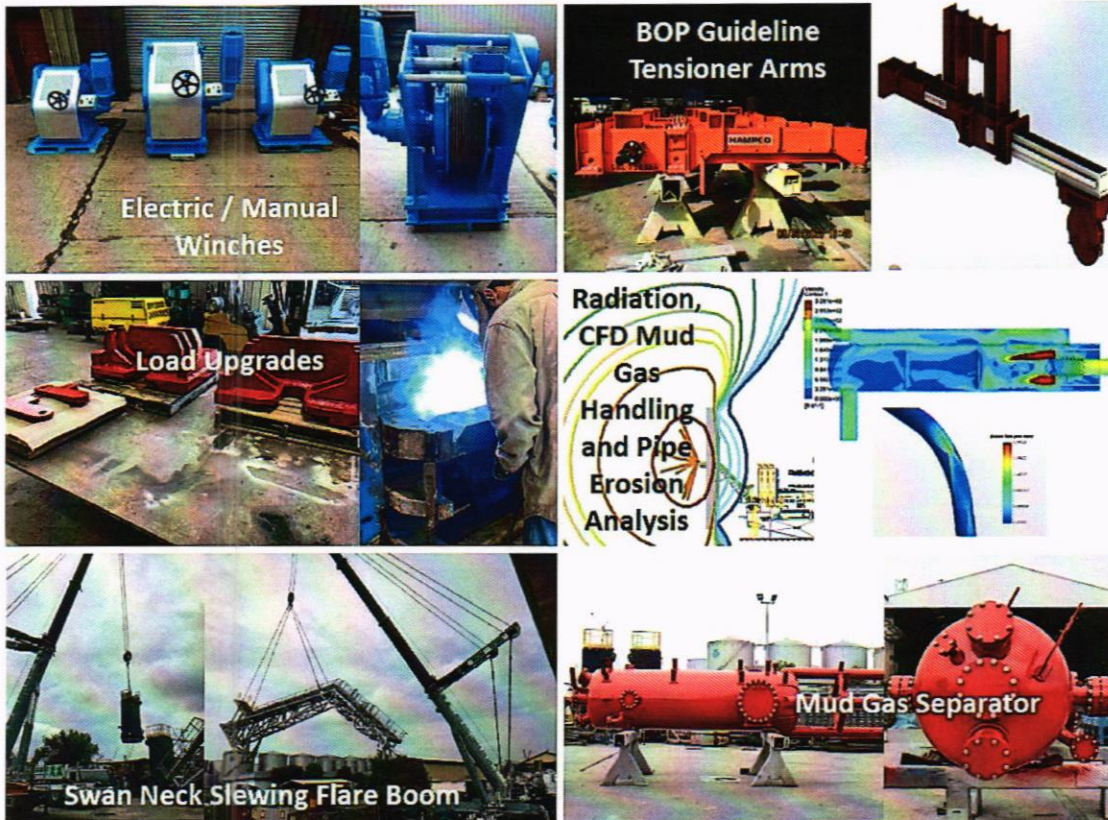

2020 Solutions

Our Services

concept design • multi-discipline engineering • product development
structural analysis • FEA • CFD • 3D visualization • animation
fabrication • manufacture • life extension • upgrades
independent verification • surveys • inspections • construction supervision
project personnel • FEED studies • compliance • FAT
planning & budgets • procurement • QA/QC • certification • documentation
refurbishment • field service

Our Equipment

Hampco has supplied a wide range of custom equipment and supported its installation, operation and service internationally for over 33 years. **Hampco** has also upgraded and extended the life of existing older or obsolete equipment where the OEM no longer exists. Whatever your technical challenges, we can offer solutions based on many years of practical experience across a wide range of applications from simple structural fabrication to complete integrated modules and advanced analytical techniques.

Our Specialities and Philosophies

Hampco specialities include engineering analysis & design, offshore drilling, mechanical handling, cranes, pressure containment, lifting, power & controls.