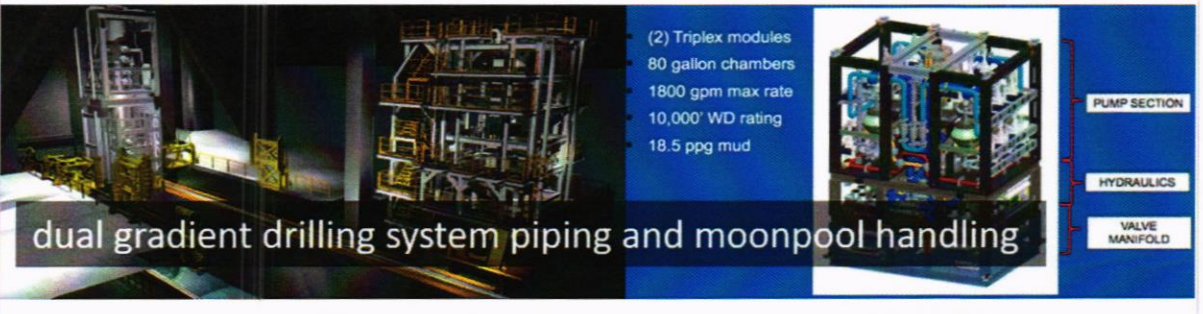

dual gradient drilling system piping and moonpool handling

- (2) Triplex modules
- 80 gallon chambers
- 1800 gpm max rate
- 10,000' WD rating
- 18.5 ppg mud

- PUMP SECTION
- HYDRAULICS
- VALVE MANIFOLD