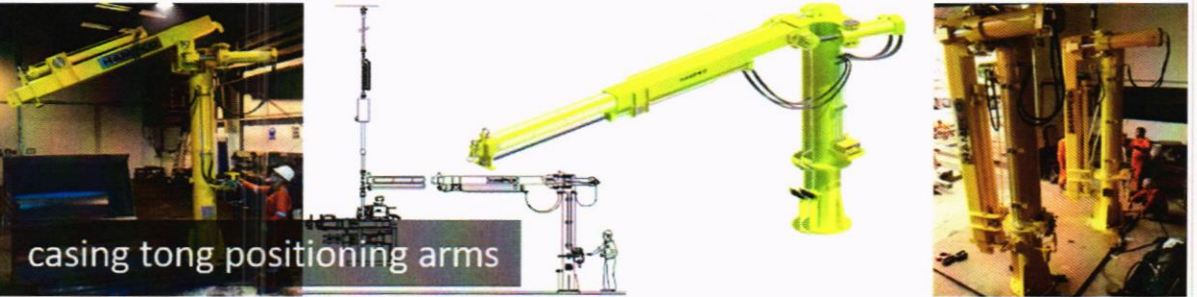

- PUMP SECTION
- HYDRAULICS
- VALVE MANIFOLD

derrick equipment set skidding systems (master skid and sub-base)

deepwater marine riser hang-off system

casing tong positioning arms

casing stabbing arm

cantilever tree deployment system