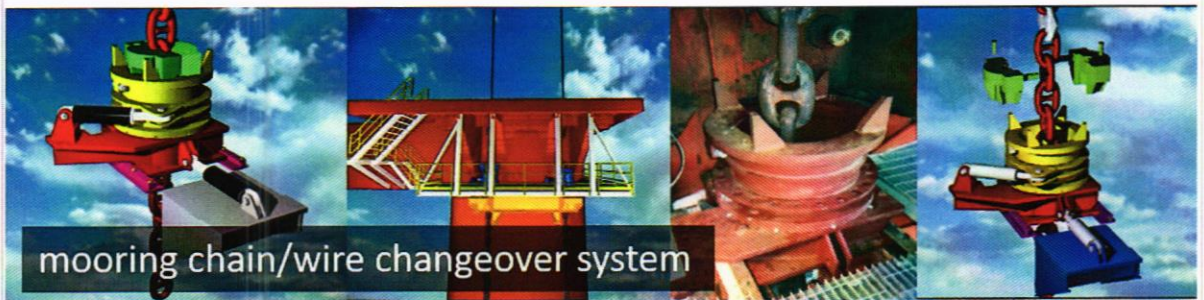

overboard tree running and splashzone guidance systems

open water intervention high pressure slip joint design

MUX hose management system

MPD hose management DNV basket design

marine crane hull upgrade and installation

mooring chain/wire changeover system

jack-up personnel access system

intervention riser centralizing arm design

hydraulic concrete pile cropper

high performance slewing drillship flare booms

high performance coiled tubing lifting frame (CTLF)