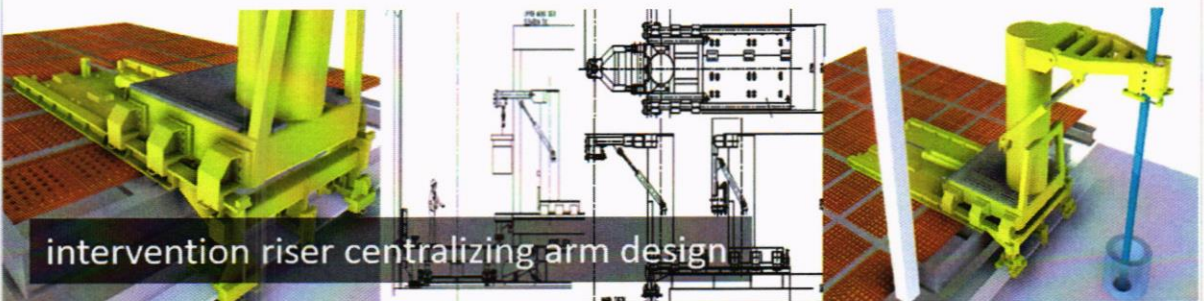

overboard tree running and splashzone guidance systems

open water intervention high pressure slip joint design

MUX hose management system

MPD hose management DNV basket design

marine crane hull upgrade and installation

mooring chain/wire changeover system

jack-up personnel access system

intervention riser centralizing arm design

hydraulic concrete pile cropper

high performance slewing drillship flare booms

high performance coiled tubing lifting frame (CTLF)